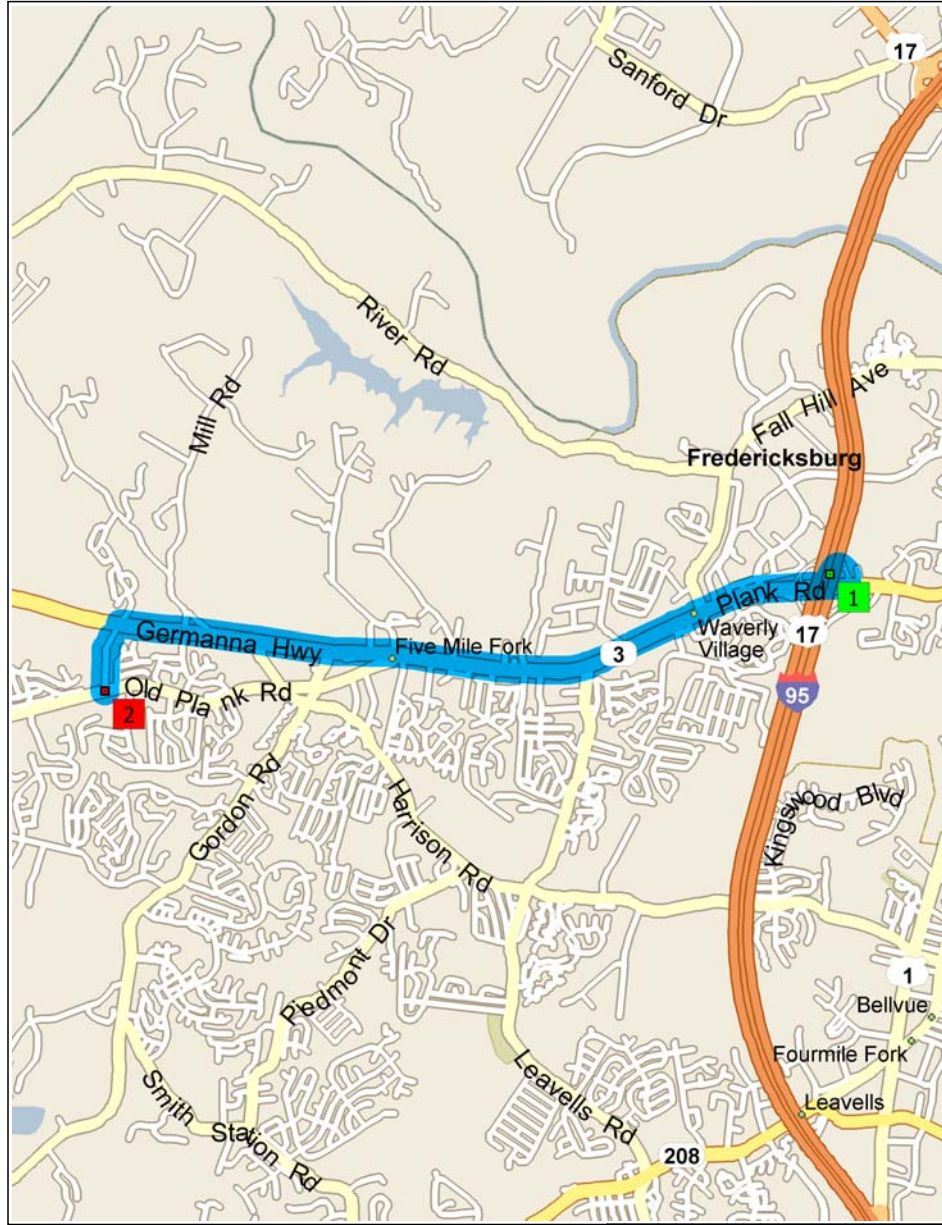

From Richmond

5.1 miles; 7 minutes

- 9:00 AM 0.0 mi 1 Depart 130B on Ramp (North-East) for 0.2 mi towards VA-3 / Culpeper
- 9:00 AM 0.2 mi Merge onto SR-3 [Plank Rd] for 4.4 mi

- 9:05 AM 4.7 mi Turn LEFT (South) onto Corter Ave for 21 yds
- 9:06 AM 4.7 mi Road name changes to Andora Dr for 0.4 mi
- 9:07 AM 5.1 mi 2 Arrive 7300 Old Plank Rd, Fredericksburg, VA 22407

0 yds 200 400