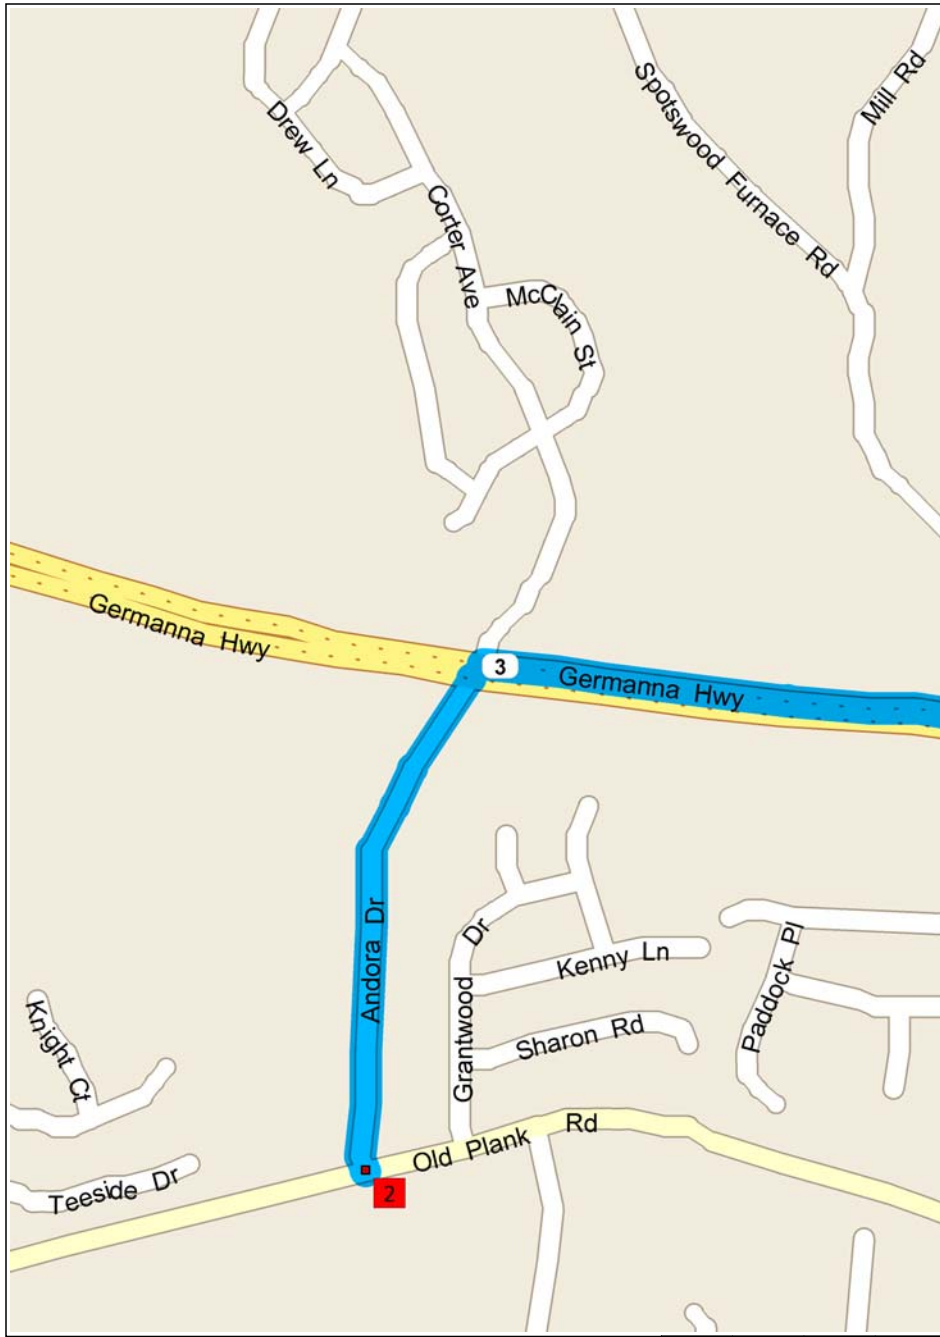

From Richmond

5.1 miles; 7 minutes

- 9:00 AM 0.0 mi 1 Depart 130B on Ramp (North-East) for 0.2 mi towards VA-3 / Culpeper
- 9:00 AM 0.2 mi Merge onto SR-3 [Plank Rd] for 4.4 mi

- 9:05 AM 4.7 mi Turn LEFT (South) onto Corter Ave for 21 yds
- 9:06 AM 4.7 mi Road name changes to Andora Dr for 0.4 mi
- 9:07 AM 5.1 mi 2 Arrive 7300 Old Plank Rd, Fredericksburg, VA 22407

0 yds 200 400