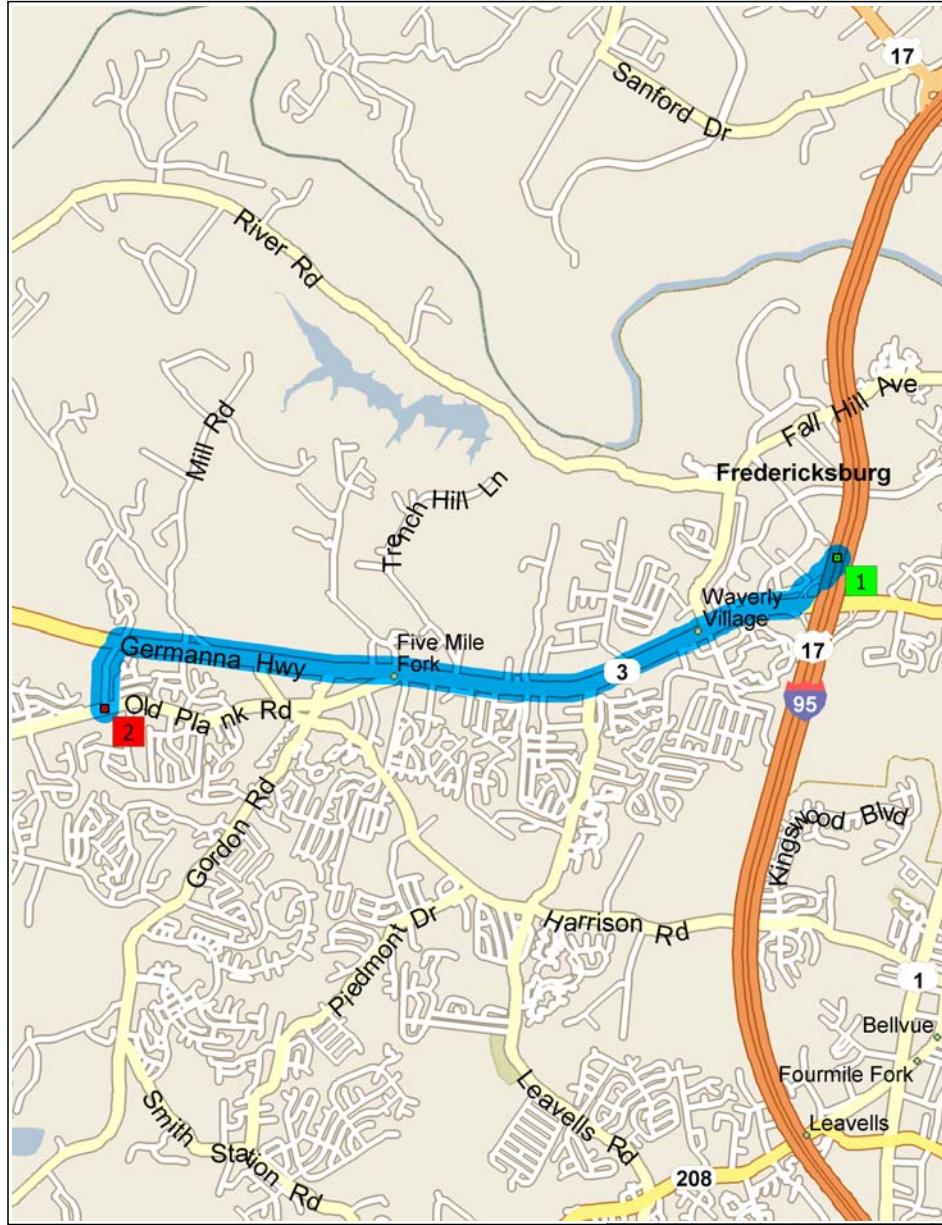

From Washington DC

5.0 miles; 7 minutes

- 9:00 AM 0.0 mi **1** Depart 130B on Ramp (South) for 0.4 mi towards VA-3 / Culpeper
- 9:00 AM 0.4 mi Merge onto SR-3 [Plank Rd] for 4.1 mi

- 9:05 AM 4.5 mi Turn LEFT (South) onto Corter Ave for 21 yds
- 9:06 AM 4.5 mi Road name changes to Andora Dr for 0.4 mi
- 9:07 AM 5.0 mi 2 Arrive 7300 Old Plank Rd, Fredericksburg, VA 22407