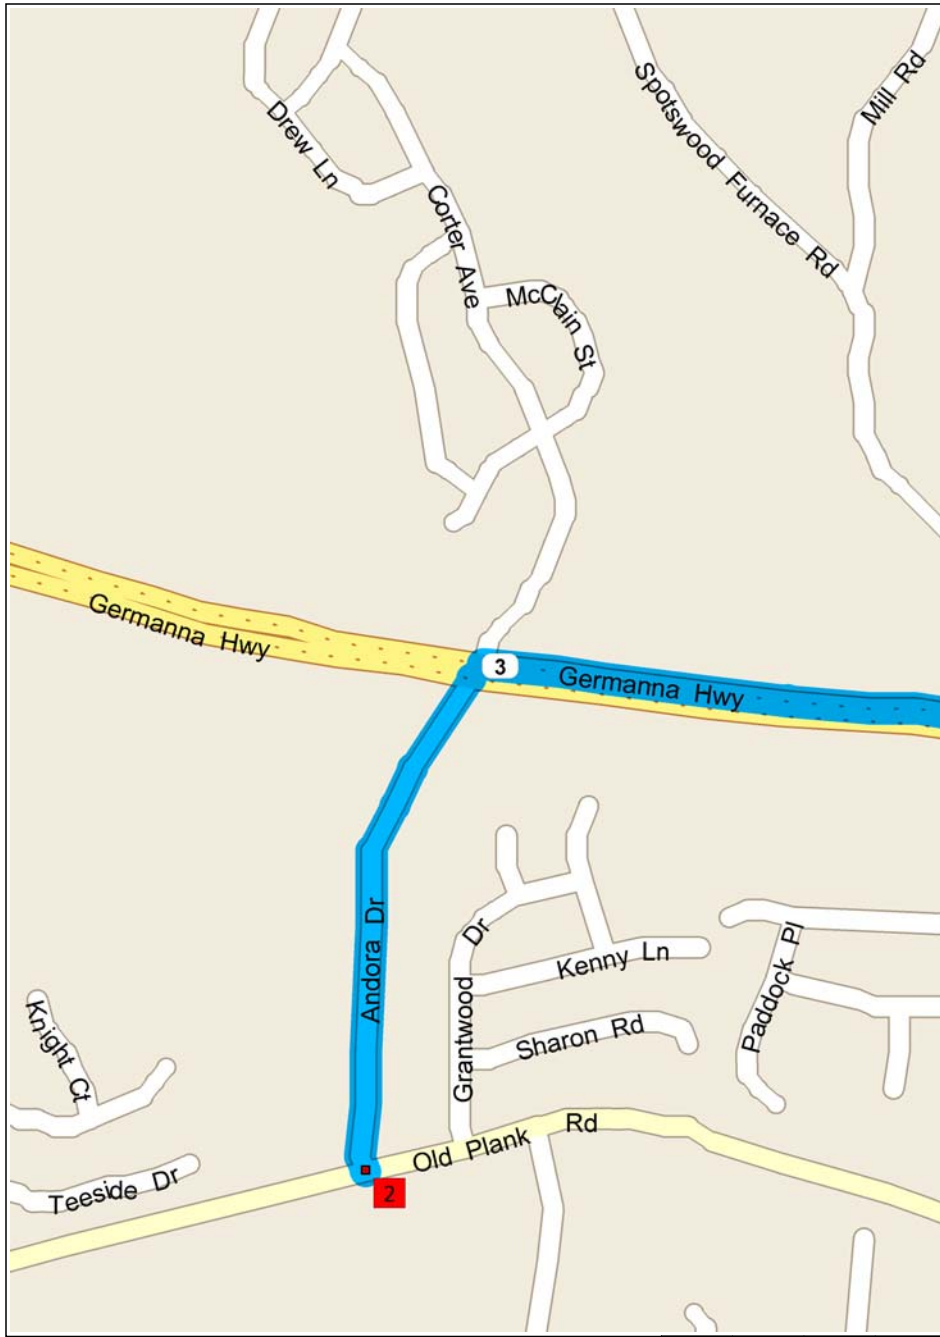

From Washington DC

5.0 miles; 7 minutes

- 9:00 AM 0.0 mi **1** Depart 130B on Ramp (South) for 0.4 mi towards VA-3 / Culpeper
- 9:00 AM 0.4 mi Merge onto SR-3 [Plank Rd] for 4.1 mi

- 9:05 AM 4.5 mi Turn LEFT (South) onto Corter Ave for 21 yds
- 9:06 AM 4.5 mi Road name changes to Andora Dr for 0.4 mi
- 9:07 AM 5.0 mi 2 Arrive 7300 Old Plank Rd, Fredericksburg, VA 22407