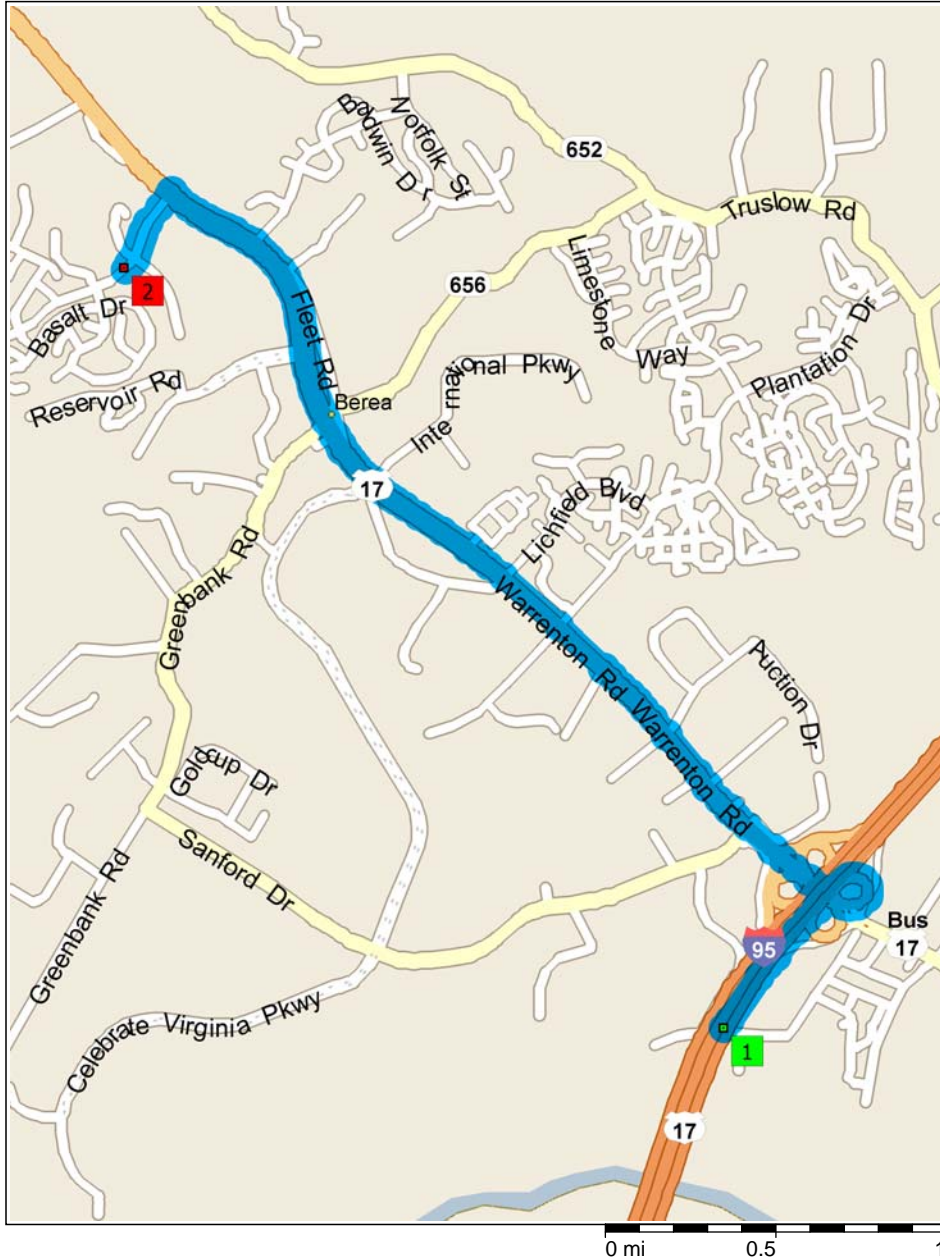

# 133 to 65 Village Pkwy, Fredericksburg, VA 22406

4.2 miles; 6 minutes

- |         |        |  |
|---------|--------|--|
| 9:00 AM | 0.0 mi | <b>1</b> Depart 133 on Ramp (North-East) for 0.3 mi towards US-17 / Warrenton    |
| 9:00 AM | 0.3 mi | Keep LEFT to stay on Ramp for 0.3 mi towards US-17 / Warrenton                   |
| 9:00 AM | 0.6 mi | Take Ramp (RIGHT) onto US-17 [Warrenton Rd] for 3.4 mi towards US-17 / Warrenton |
| 9:05 AM | 3.9 mi | Turn LEFT (South-West) onto Village Pkwy for 0.3 mi                              |
| 9:06 AM | 4.2 mi | <b>2</b> Arrive 65 Village Pkwy, Fredericksburg, VA 22406                        |